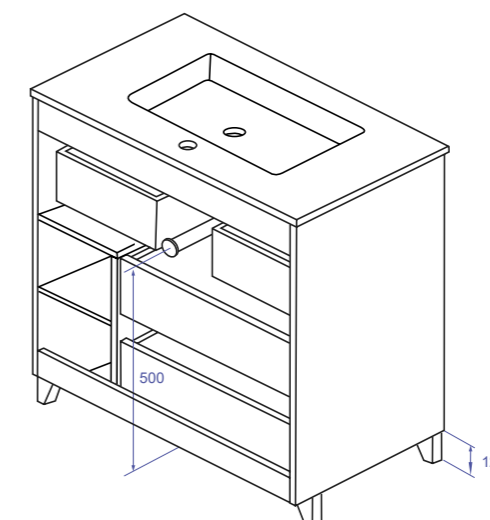

APLIQUES LED | LED LIGHTINGS

	Al*An*Pr | H*W*D	Código | Code	Acabado | Finishing	Precio | Price
	50 x 300 x 100 mm	IL103010	CROMO | CHROME	34.00 €
	50 x 600 x 100 mm	IL106010		67.00 €

COMPOSICIÓN
COMPOSITION

Mueble con patas, 3 cajones y una puerta
Cabinet with feet, 3 drawers and a door

ESTRUCTURA
STRUCTURE

Tablero de 18mm
18mm Board

FRONTERAS/COSTADOS
FRONTS/SIDES

Tablero de 18mm: Melamina para los acabados texturizados, y MDF para los colores lisos
18mm Board: Melamine for textured finishes, and MDF for plain colors

TIRADORES
HANDLES

Sin tiradores. La apertura se realiza mediante un ligero retranqueo en el mueble
Without handles. The opening is possible by a slight recoil in the cabinet

PATAS
FEET

Pata de ABS acabada en cromo mate
ABS foot in matte chrome finish

CAJONES
DRAWERS

Cajones en polilaminado textil y guías con cierre amortiguado
Drawers in textile poly laminated and guides with damped closure

BISAGRAS
HINGES

Abertura 105°, cabeza articulada 35mm, montaje rápido y amortiguador hidráulico incorporado
105° opening, 35mm hinge head, quick assembly, closing with built-in hydraulic damper

FIJACIÓN MURAL
MURAL FIXATION

Colgadores ocultos de montaje directo y gran resistencia a la carga. Ajuste por altura y profundidad
Concealed hangers with direct mounting and great resistance to the load. Height and depth adjustment

ACABADOS
FINISHINGS

Norma EN 120
EN 120 Standard

Conformidad Europea
European Conformity

Garantía de 2 años
2 years Warranty

Iluminación LED
LED Illumination

IP 44 - Clase II
IP 44 - Class II

Espejo iluminación integrada
Mirror with integrated lighting

Lavabo cerámico
Ceramic washbasin

Melamina
Melamine

Lacado Alto brillo
Lacquer High gloss

Cajones de cierre suave
Soft closing drawers

Puertas de cierre suave
Soft closing doors