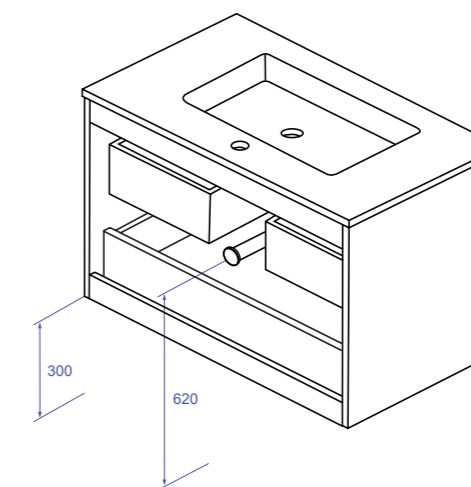

COMPOSICIÓN COMPOSITION

Mueble suspendido con 2 cajones
Wall-hung cabinet with 2 drawers

ESTRUCTURA STRUCTURE

Tablero de 18mm
18mm Board

FRONTERAS FRONTS

Tablero de 18mm: Melamina para los acabados texturizados, y MDF para los colores lisos
18mm Board: Melamine for textured finishes, and MDF for plain colors

COSTADOS SIDES

Tablero de 18mm: Melamina para los acabados texturizados, y MDF para los colores lisos
18mm Board: Melamine for textured finishes, and MDF for plain colors

TIRADORES HANDLES

Perfil tipo Gola con acabado en negro mate. Opcional en cromo brillo
Gola profile in matte black finish. Glossy chrome in option

CAJONES DRAWERS

Cajones en polilaminado textil y guías con cierre amortiguado
Drawers in textile poly laminated and guides with damped closure

BISAGRAS HINGES

Abertura 105°, cabeza articulada 35mm, montaje rápido y amortiguador hidráulico incorporado
105° opening, 35mm hinge head, quick assembly, closing with built-in hydraulic damper

FIJACIÓN MURAL MURAL FIXATION

Colgadores ocultos de montaje directo y gran resistencia a la carga. Ajuste por altura y profundidad
Concealed hangers with direct mounting and great resistance to the load. Height and depth adjustment

ACABADOS FINISHINGS

Norma EN 120
EN 120 Standard

Conformidad Europea
European Conformity

Garantía de 2 años
2 years Warranty

Iluminación LED
LED Illumination

IP 44 - Clase II
IP 44 - Class II

Espejo iluminación integrada
Mirror with integrated lighting

Lavabo cerámico
Ceramic washbasin

Melamina
Melamine

Lacado Alto brillo
Lacquer High gloss

Cajones de cierre suave
Soft closing drawers

Puertas de cierre suave
Soft closing doors