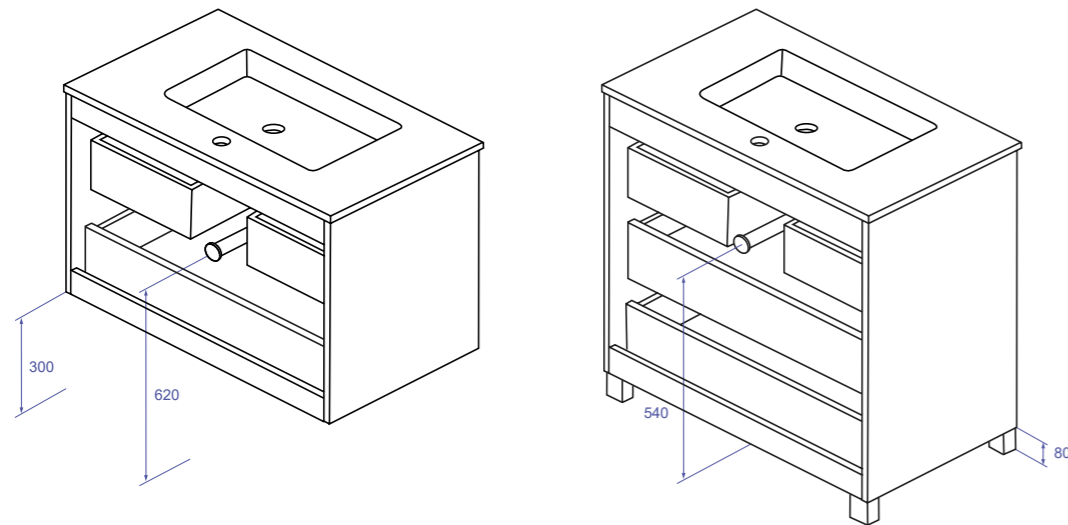

COMPOSICIÓN COMPOSITION	Mueble suspendido con 2 cajones ó 2 puertas / Mueble con patas y 3 cajones Wall-hung cabinet with 2 drawers or 2 doors / Cabinet with feet and 3 drawers
ESTRUCTURA STRUCTURE	Tablero de 18mm 18mm Board
FRONTERAS/COSTADOS FRONTS/SIDES	Tablero de 18mm: Melamina para los acabados texturizados, y MDF para los colores lisos 18mm Board: Melamine for textured finishes, and MDF for plain colors
TIRADORES HANDLES	Tirador embutido de ABS acabado en cromo pulido ABS recessed handle in polished chrome finish
PATAS FEET	Pata de ABS acabada en cromo pulido ABS foot finished in polished chrome finish
CAJONES DRAWERS	Cajones en polilaminado textil y guías con cierre amortiguado Drawers in textile poly laminated and guides with damped closure
BISAGRAS HINGES	Abertura 105°, cabeza articulada 35mm, montaje rápido y amortiguador hidráulico incorporado 105° opening, 35mm hinge head, quick assembly, closing with built-in hydraulic damper
FIJACIÓN MURAL MURAL FIXATION	Colgadores ocultos de montaje directo y gran resistencia a la carga. Ajuste por altura y profundidad Concealed hangers with direct mounting and great resistance to the load. Height and depth adjustment

ACABADOS FINISHINGS

Norma EN 120 EN 120 Standard	Iluminación LED LED Illumination	Lavabo cerámico Ceramic washbasin	Cajones de cierre suave Soft closing drawers
Conformidad Europea European Conformity	IP 44 - Clase II IP 44 - Class II	Melamina Melamine	Puertas de cierre suave Soft closing doors
Garantía de 2 años 2 years Warranty	Espejo iluminación integrada Mirror with integrated lighting	Lacado Alto brillo Lacquer High gloss