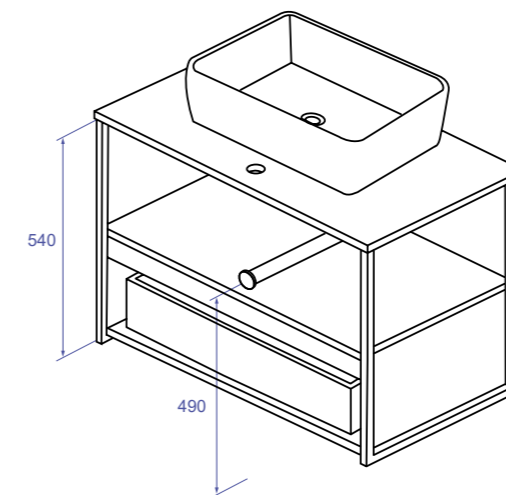

APLIQUES LED | LED LIGHTINGS

	Al*An*Pr | H*W*D	Código | Code	Acabado | Finishing	Precio | Price
	50 x 300 x 100 mm	IL103010	CROMO | CHROME	34.00 €
	50 x 600 x 100 mm	IL106010		67.00 €

COMPOSICIÓN COMPOSITION

Mueble suspendido de un cajón
Wall-hung cabinet with a drawer

ESTRUCTURA STRUCTURE

Tablero de 18mm
18mm Board

FRONTERAS FRONTS

Tablero de 18mm: Melamina para los acabados texturizados, y MDF para los colores lisos
18mm Board: Melamine for textured finishes, and MDF for plain colors

COSTADOS SIDES

Tablero de 18mm: Melamina para los acabados texturizados, y MDF para los colores lisos
18mm Board: Melamine for textured finishes, and MDF for plain colors

TIRADORES HANDLES

Tirador embutido de ABS acabado en cromo pulido
ABS recessed handle in polished chrome finish

CAJONES DRAWERS

Cajones en polilaminado textil y guías con cierre amortiguado
Drawers in textile poly laminated and guides with damped closure

BISAGRAS HINGES

Abertura 105°, cabeza articulada 35mm, montaje rápido y amortiguador hidráulico incorporado
105° opening, 35mm hinge head, quick assembly, closing with built-in hydraulic damper

FIJACIÓN MURAL MURAL FIXATION

Colgadores ocultos de montaje directo y gran resistencia a la carga. Ajuste por altura y profundidad
Concealed hangers with direct mounting and great resistance to the load. Height and depth adjustment

ACABADOS FINISHINGS

Norma EN 120
EN 120 Standard

Conformidad Europea
European Conformity

Garantía de 2 años
2 years Warranty

Iluminación LED
LED Illumination

IP 44 - Clase II
IP 44 - Class II

Espejo iluminación integrada
Mirror with integrated lighting

Lavabo cerámico
Ceramic washbasin

Melamina
Melamine

Lacado Alto brillo
Lacquer High gloss

Cajones de cierre suave
Soft closing drawers

Puertas de cierre suave
Soft closing doors