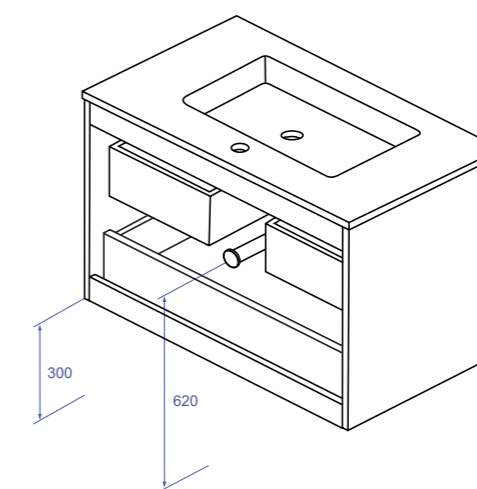

Al*An*Pr | H*W*D	Código | Code	Acabado | Finishing	Precio | Price
	50 x 300 x 100 mm	IL103010	CROMO | CHROME	34.00 €
	50 x 600 x 100 mm	IL106010		67.00 €

COMPOSICIÓN COMPOSITION

Mueble suspendido con 2 cajones
Wall-hung cabinet with 2 drawers

ESTRUCTURA STRUCTURE

Tablero de 18mm
18mm Board

FRONTERAS FRONTS

Tablero de 18mm: Melamina para los acabados texturizados, y MDF para los colores lisos
18mm Board: Melamine for textured finishes, and MDF for plain colors

COSTADOS SIDES

Tablero de 18mm: Melamina para los acabados texturizados, y MDF para los colores lisos
18mm Board: Melamine for textured finishes, and MDF for plain colors

TIRADORES HANDLES

Sin tiradores. La apertura se realiza mediante un ligero retranqueo en el mueble
Without handles. The opening is possible by a slight recoil in the cabinet

CAJONES DRAWERS

Cajones en polilaminado textil y guías con cierre amortiguado
Drawers in textile poly laminated and guides with damped closure

BISAGRAS HINGES

Abertura 105°, cabeza articulada 35mm, montaje rápido y amortiguador hidráulico incorporado
105° opening, 35mm hinge head, quick assembly, closing with built-in hydraulic damper

FIJACIÓN MURAL MURAL FIXATION

Colgadores ocultos de montaje directo y gran resistencia a la carga. Ajuste por altura y profundidad
Concealed hangers with direct mounting and great resistance to the load. Height and depth adjustment

ACABADOS FINISHINGS

Norma EN 120
EN 120 Standard

Conformidad Europea
European Conformity

Garantía de 2 años
2 years Warranty

Iluminación LED
LED Illumination

IP 44 - Clase II
IP 44 - Class II

Espejo iluminación integrada
Mirror with integrated lighting

Lavabo cerámico
Ceramic washbasin

Melamina
Melamine

Lacado Alto brillo
Lacquer High gloss

Cajones de cierre suave
Soft closing drawers

Puertas de cierre suave
Soft closing doors