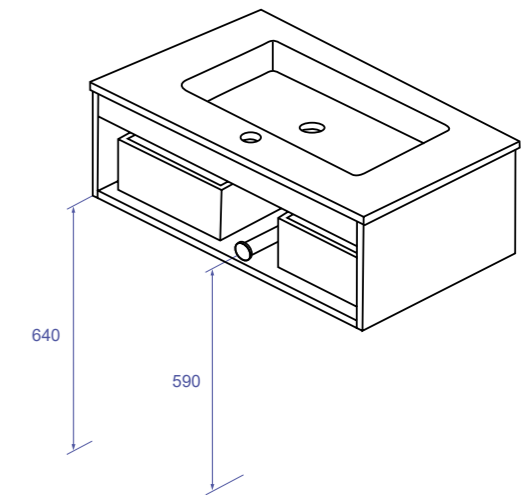

APLIQUES LED | LED LIGHTINGS

	Al*An*Pr | H*W*D	Código | Code	Acabado | Finishing	Precio | Price
	50 x 300 x 100 mm	IL103010	CROMO | CHROME	34.00 €
	50 x 600 x 100 mm	IL106010		67.00 €

COMPOSICIÓN COMPOSITION

Mueble suspendido de un cajón
Wall-hung cabinet with a drawer

ESTRUCTURA STRUCTURE

Tablero de 18mm
18mm Board

FRONTERAS FRONTS

Tablero de 18mm: Melamina para los acabados texturizados, y MDF para los colores lisos
18mm Board: Melamine for textured finishes, and MDF for plain colors

COSTADOS SIDES

Tablero de 18mm: Melamina para los acabados texturizados, y MDF para los colores lisos
18mm Board: Melamine for textured finishes, and MDF for plain colors

TIRADORES HANDLES

Tirador embutido de ABS acabado en cromo pulido
ABS recessed handle in polished chrome finish

CAJONES DRAWERS

Cajones en polilaminado textil y guías con cierre amortiguado
Drawers in textile poly laminated and guides with damped closure

BISAGRAS HINGES

Abertura 105°, cabeza articulada 35mm, montaje rápido y amortiguador hidráulico incorporado
105° opening, 35mm hinge head, quick assembly, closing with built-in hydraulic damper

FIJACIÓN MURAL MURAL FIXATION

Colgadores ocultos de montaje directo y gran resistencia a la carga. Ajuste por altura y profundidad
Concealed hangers with direct mounting and great resistance to the load. Height and depth adjustment

ACABADOS FINISHINGS

Norma EN 120
EN 120 Standard

Conformidad Europea
European Conformity

Garantía de 2 años
2 years Warranty

Iluminación LED
LED Illumination

IP 44 - Clase II
IP 44 - Class II

Espejo iluminación integrada
Mirror with integrated lighting

Lavabo cerámico
Ceramic washbasin

Melamina
Melamine

Lacado Alto brillo
Lacquer High gloss

Cajones de cierre suave
Soft closing drawers

Puertas de cierre suave
Soft closing doors