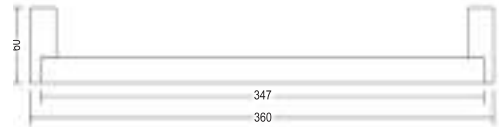

[22,85 €]

M20
REF: L322294

[29,95 €] BLACK 36 cm

M20
REF: L324834

[29,95 €] BLANCO 36 cm

M20
REF: L325644

TOALLERO ADHESIVO OPEN DE 27 cm

[33,00 €] CEPILLADO