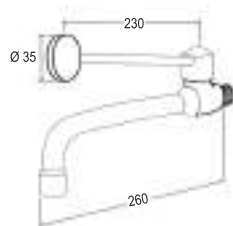

MEDICAL DE PARED CAÑO FIJO

[79,00 €]