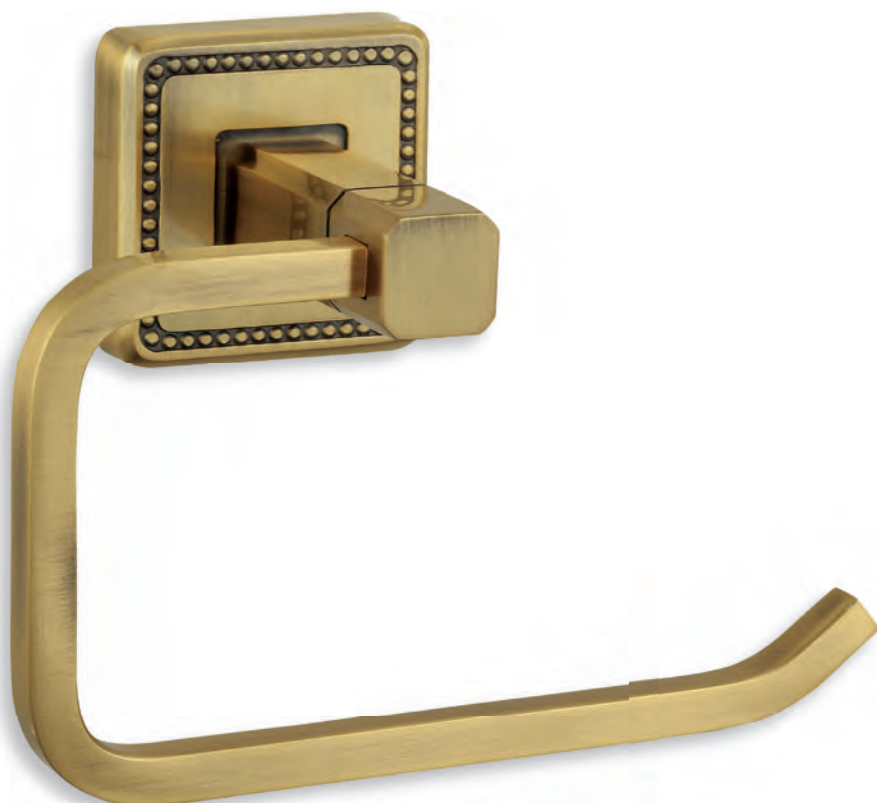

» Portarrollo Reserva

Spare paper holder
Porte-rouleau reserve

H8400/12 30 € ●

144 ↔ 106 ↓ 71 ↗ mm