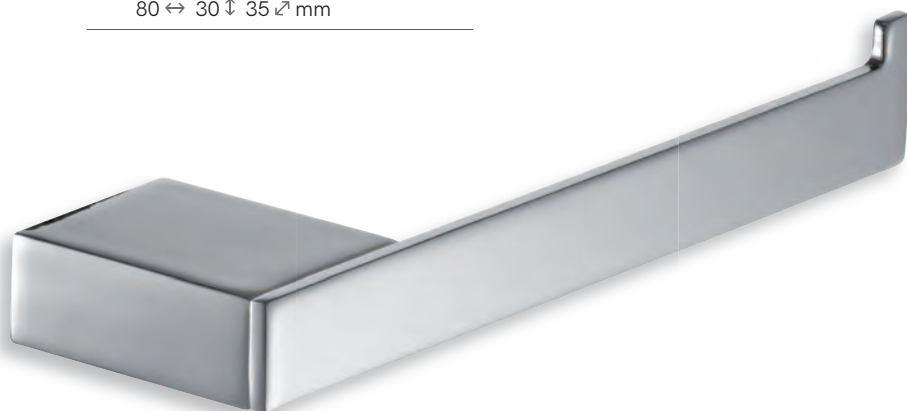

Percha doble

Double robe hook

Porte-manteau double

H6300/09D 22 € ● ●

H6300/09DP 28 € ● ●

80 ↔ 30 ↓ 35 ↗ mm

Portarrollo

Paper holder

Porte-rouleau

H6300/06 28 € ● ●

H6300/06P 34 € ● ●

175 ↔ 20 ↓ 55 ↗ mm